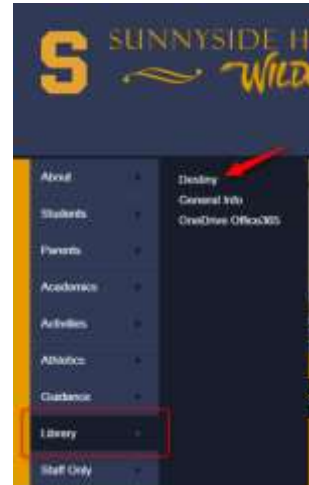

Check Your Library Bill and/or Senior Bill

1. From the Sunnyside Homepage

<http://go.fresnou.org/sunnyside>, select “Library” and “Destiny”.

2. On the Library Homepage, select “Login” and use your ATLAS Username and Password to login.